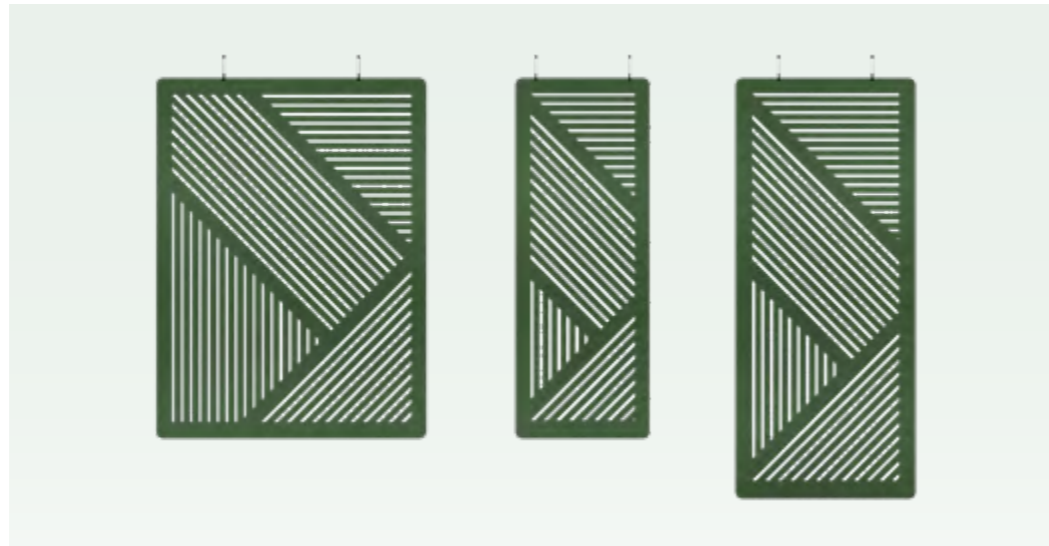

The result is a striking and surprising design that delights the eye while providing excellent sound-absorbing features.

Bubbles

Circular-shaped bubble perforations, created by computationalaided design, beautifully spread across this sound-absorbing screen. Use it to define smaller areas in bigger spaces while optimizing visual and acoustic privacy.

Forest

Illum

Linea

Matrix

Tunica

Web

Gradient

Rays