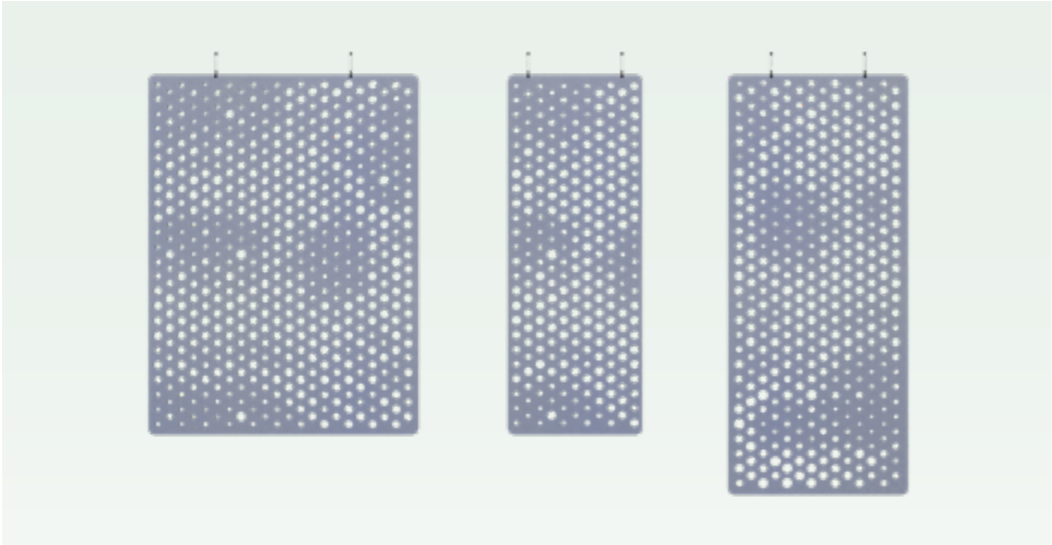

The result is a striking and surprising design that delights the eye while providing excellent sound-absorbing features.

Bubbles

Circular-shaped bubble perforations, created by computationalaided design, beautifully spread across this sound-absorbing screen. Use it to define smaller areas in bigger spaces while optimizing visual and acoustic privacy.

Forest

Illum

Linea

Matrix

Tunica

Web

Gradient

Rays