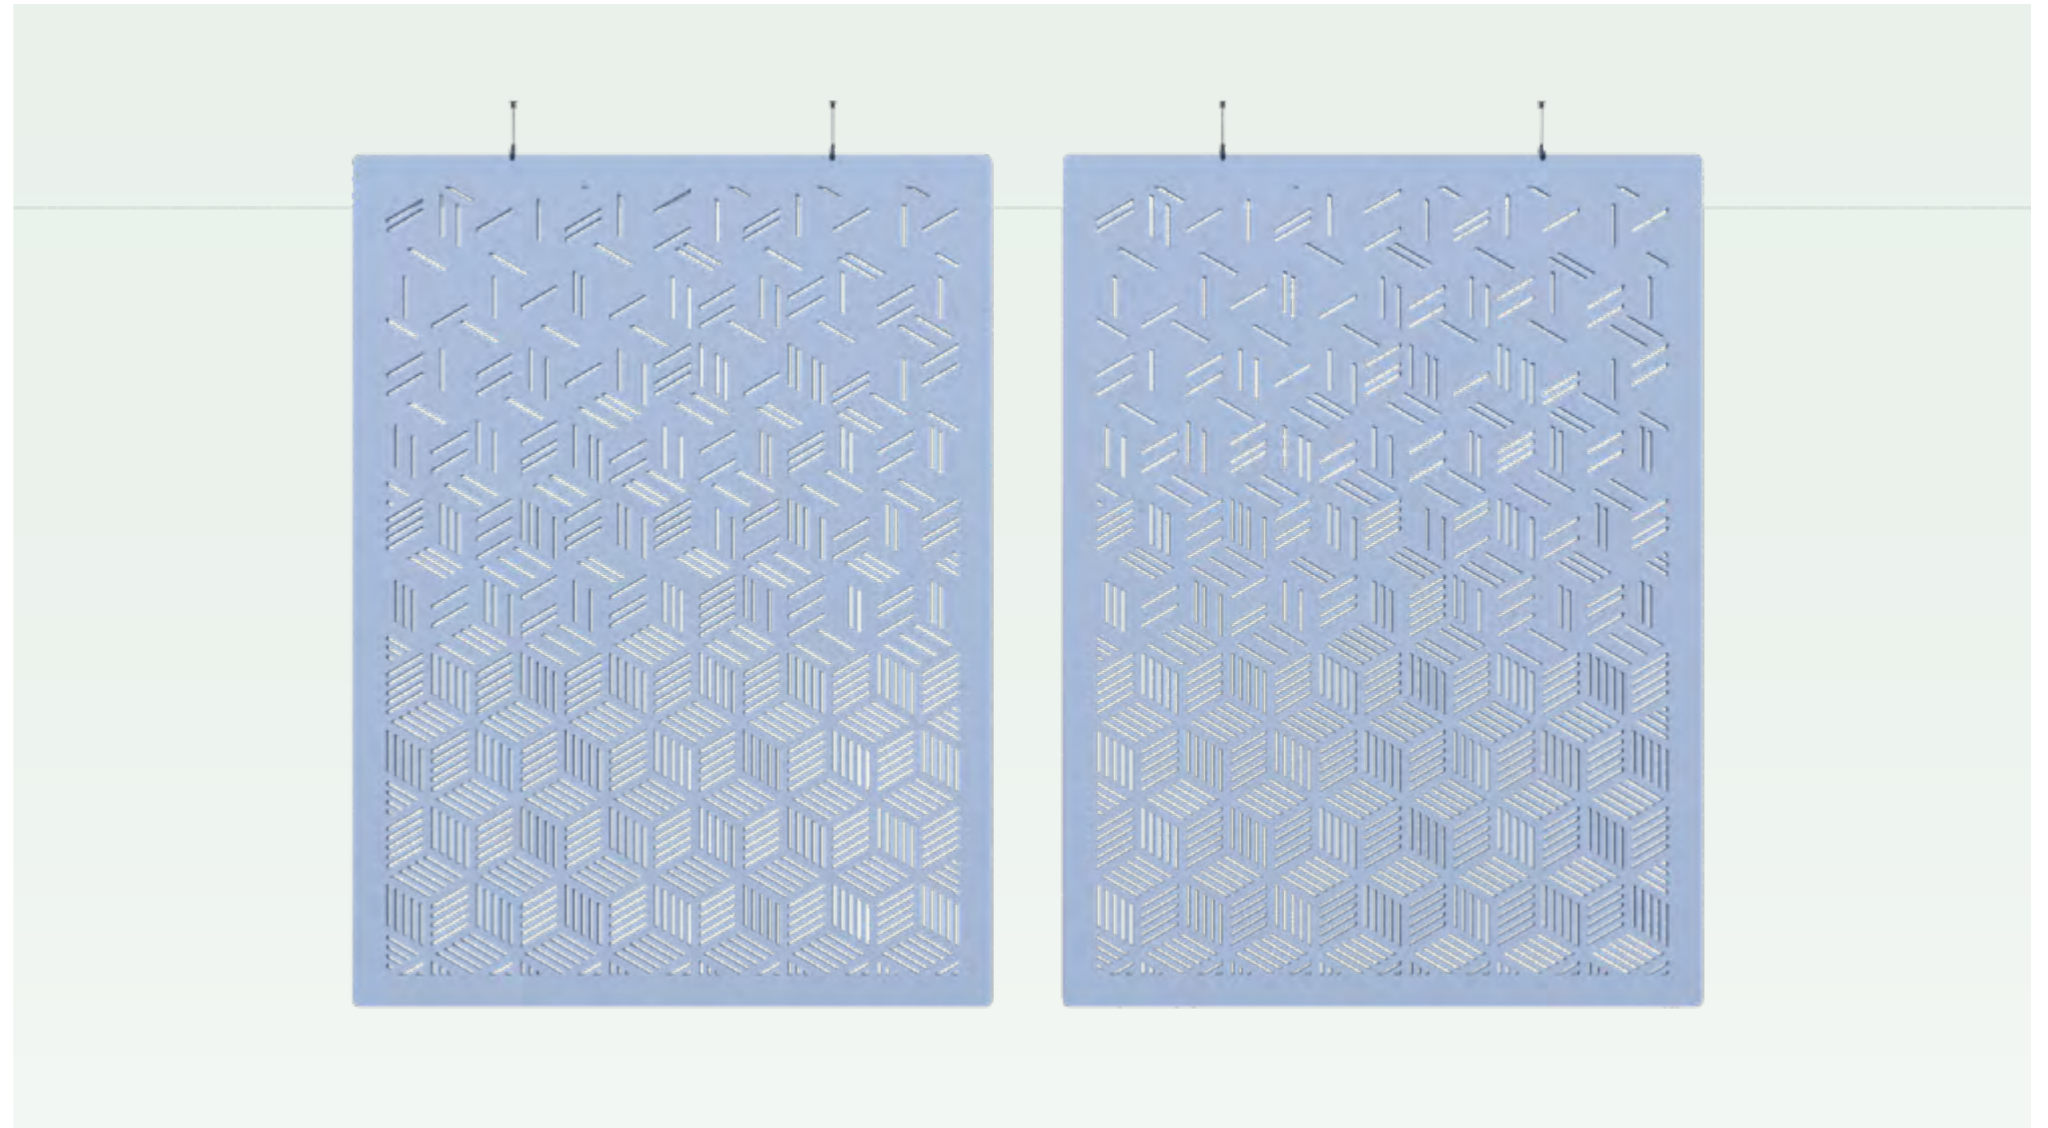

GAMME ALPHAFORM
PERFORATIONS CLAUSTRAS

ALPHA W DESIGN

20 rue Henri Farman - 93290 Tremblay-en-France

Tel: +33.(0) 1 85 73 67 68

E-mail: contact@alphawdesign.com

www.alphawdesign.com

Kyvos

What first appears like simple irregular lines gradually turn into complex geometric silhouettes.

The result is a striking and surprising design that delights the eye while providing excellent sound-absorbing features.

Bubbles

Circular-shaped bubble perforations, created by computationalaided design, beautifully spread across this sound-absorbing screen. Use it to define smaller areas in bigger spaces while optimizing visual and acoustic privacy.

Forest

Illum

Linea

Matrix

Tunica

Web

Gradient

Rays

Croce

Braille

Ornella

Plain