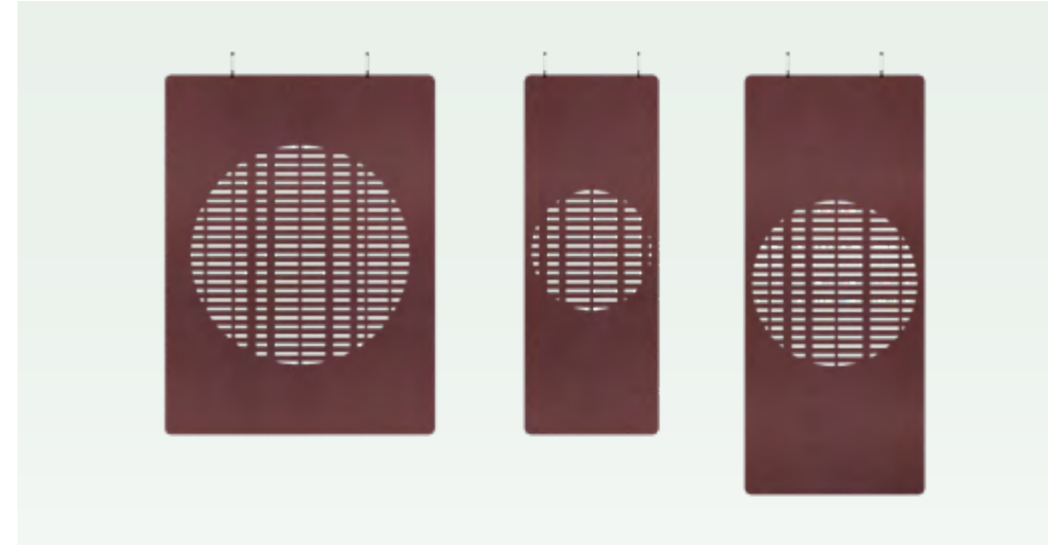

The result is a striking and surprising design that delights the eye while providing excellent sound-absorbing features.

Bubbles

Circular-shaped bubble perforations, created by computationalaided design, beautifully spread across this sound-absorbing screen. Use it to define smaller areas in bigger spaces while optimizing visual and acoustic privacy.

Forest

Illum

Linea

Matrix

Tunica

Web

Gradient

Rays