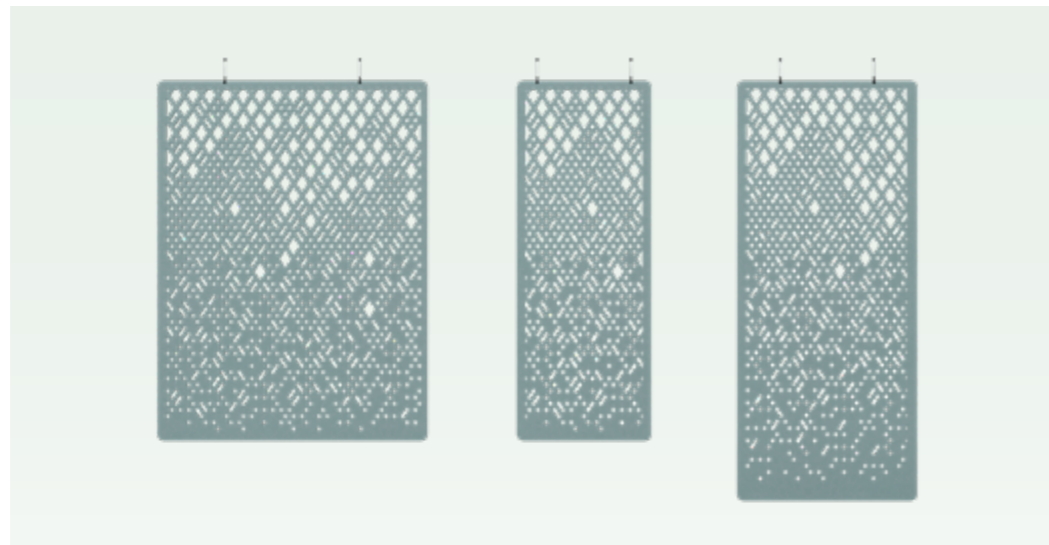

The result is a striking and surprising design that delights the eye while providing excellent sound-absorbing features.

Bubbles

Circular-shaped bubble perforations, created by computationalaided design, beautifully spread across this sound-absorbing screen. Use it to define smaller areas in bigger spaces while optimizing visual and acoustic privacy.

Forest

Illum

Linea

Matrix

Tunica

Web

Gradient

Rays

Croce

Braille

Ornella

Plain