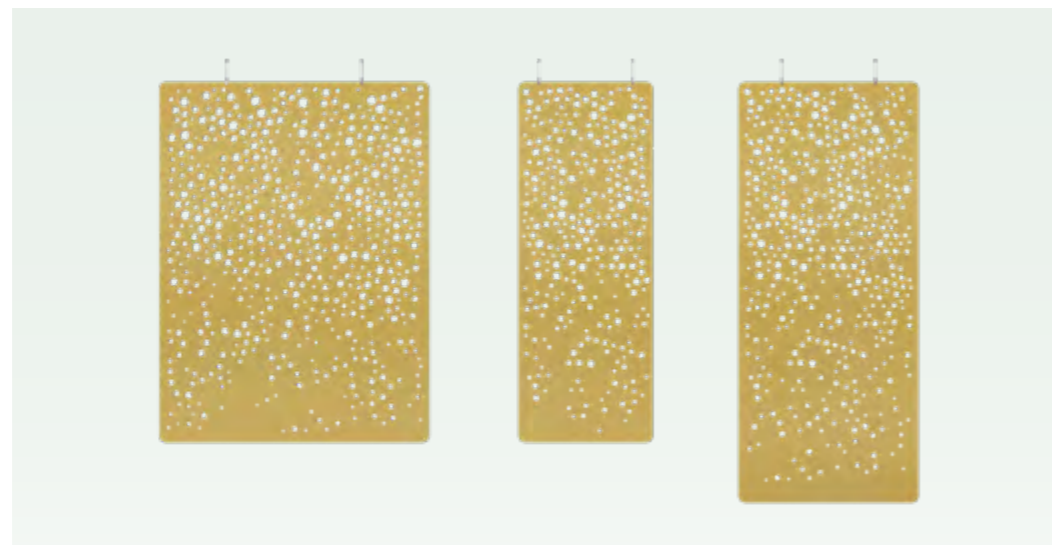

The result is a striking and surprising design that delights the eye while providing excellent sound-absorbing features.

Bubbles

Circular-shaped bubble perforations, created by computationalaided design, beautifully spread across this sound-absorbing screen. Use it to define smaller areas in bigger spaces while optimizing visual and acoustic privacy.

Forest

Illum

Linea

Matrix

Tunica

Web

Gradient

Rays

Croce

Braille

Ornella

Plain