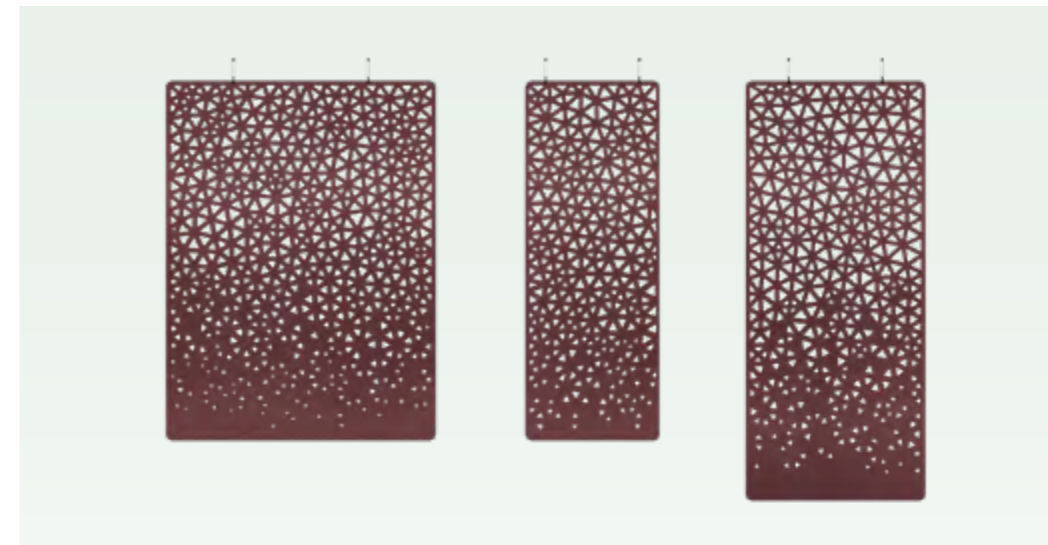

The result is a striking and surprising design that delights the eye while providing excellent sound-absorbing features.

Bubbles

Circular-shaped bubble perforations, created by computationalaided design, beautifully spread across this sound-absorbing screen. Use it to define smaller areas in bigger spaces while optimizing visual and acoustic privacy.

Forest

Illum

Linea

Matrix

Tunica

Web

Gradient

Rays

Croce

Braille

Ornella

Plain