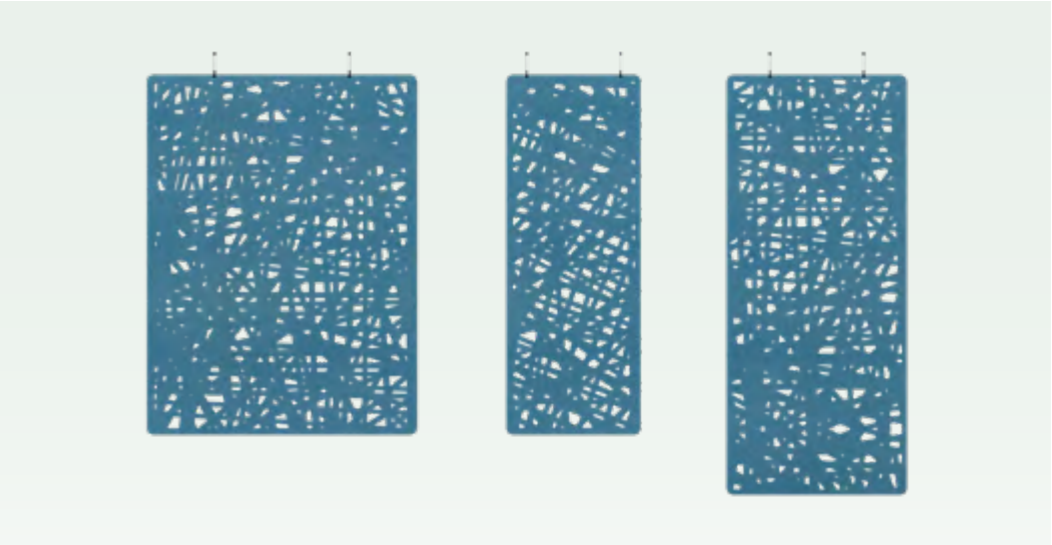

The result is a striking and surprising design that delights the eye while providing excellent sound-absorbing features.

Bubbles

Circular-shaped bubble perforations, created by computationalaided design, beautifully spread across this sound-absorbing screen. Use it to define smaller areas in bigger spaces while optimizing visual and acoustic privacy.

Forest

Illum

Linea

Matrix

Tunica

Web

Gradient

Rays

Croce

Braille

Ornella

Plain