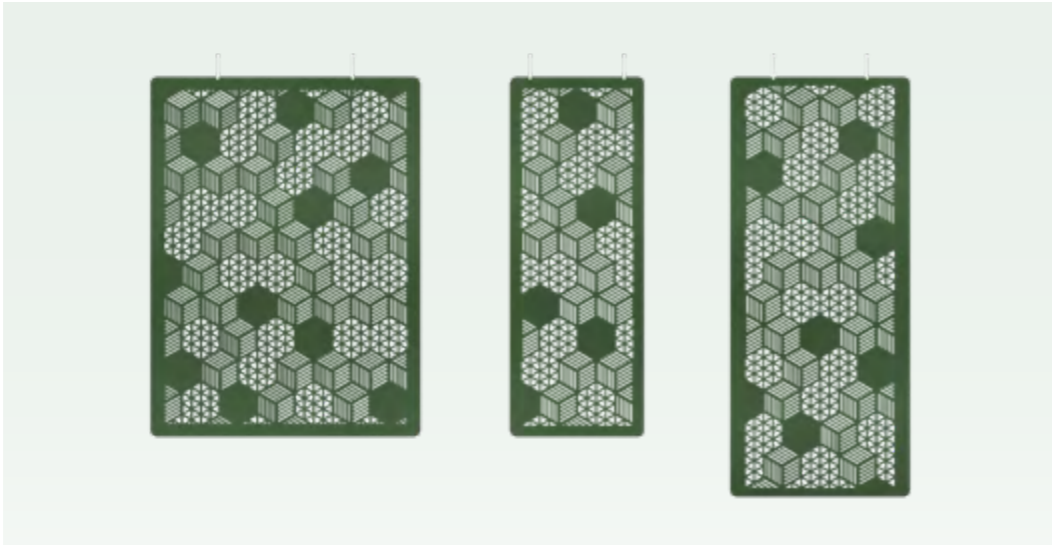

The result is a striking and surprising design that delights the eye while providing excellent sound-absorbing features.

Bubbles

Circular-shaped bubble perforations, created by computationalaided design, beautifully spread across this sound-absorbing screen. Use it to define smaller areas in bigger spaces while optimizing visual and acoustic privacy.

Forest

Illum

Linea

Matrix

Tunica

Web

Gradient

Rays

Croce

Braille

Ornella

Plain